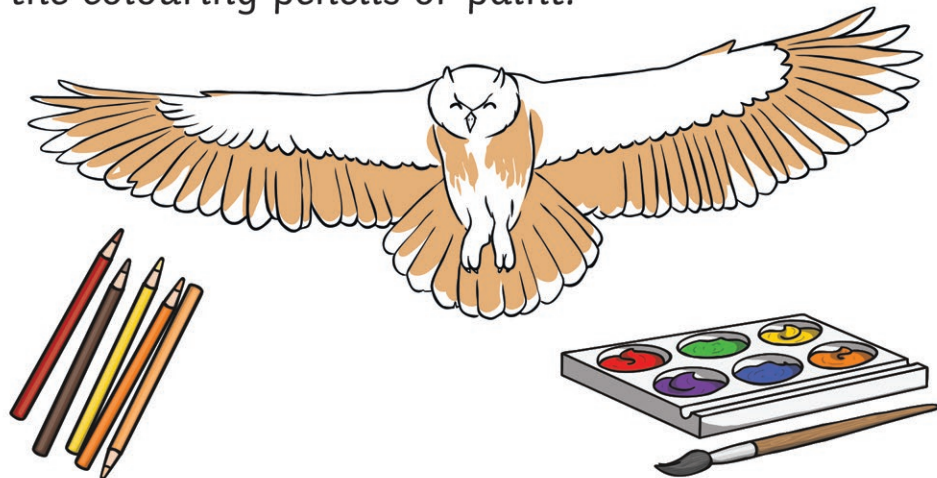

# How to make a Leaf Owl

twinkl

How to make a Leaf Owl

## Materials and Equipment:

Owl template  
Autumn leaves  
PVA glue  
Paint or colouring pencils

How to make a Leaf Owl

**Step 1:** Colour in the owl on the template using the colouring pencils or paint.

How to make a Leaf Owl

**Step 2:** Use the PVA glue to stick the autumn leaves onto your owl to look like feathers on its wings.